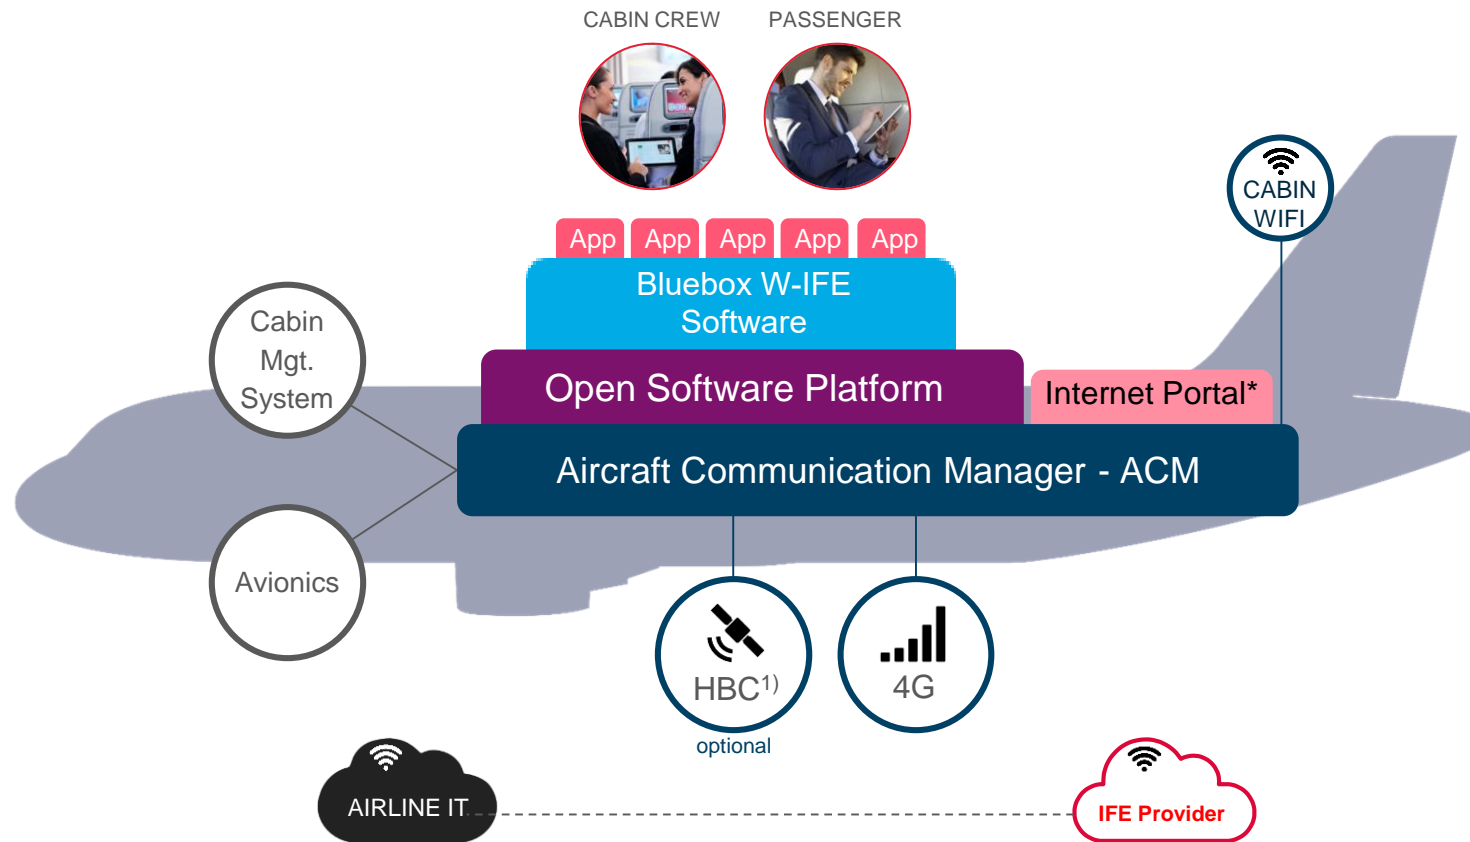

# The Airbus Open Software Platform

Easy Bluebox wireless IFE Hosting

Services by Airbus  
June 2019

# The Airbus OSP-Solution

Standardised on-board hardware infrastructure and flexible and quick integration with Bluebox wireless IFE

1): High Bandwidth Connectivity

## The open and scalable Infrastructure

Airbus hardware and software infrastructure

Available in line- and retro-fit for A320 and A330

Flexible integration of Bluebox W-IFE software

Line-Fit: Quick installation of Bluebox W-IFE after transfer of title

Content update via 3G/ 4G and optional SatCom

The background of the advertisement is a photograph of an airplane cabin interior, viewed from the perspective of a passenger looking forward. The seats are upholstered in a light-colored fabric, and the overhead luggage bins are visible. The cabin lighting is soft and ambient. The text is overlaid on the left side of the image.